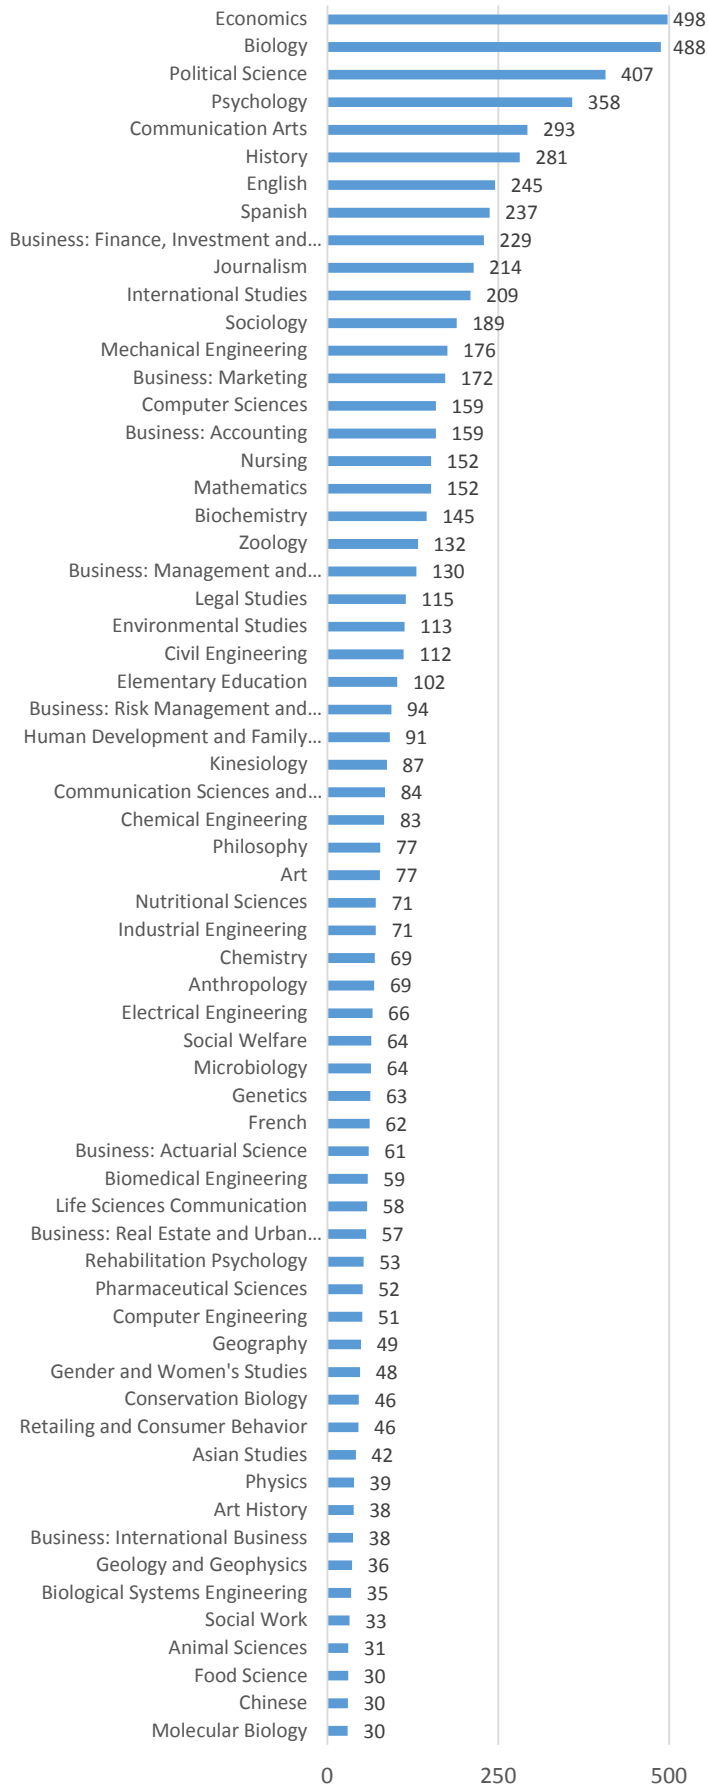

5-Year Average Bachelor's Degrees Awarded

5-Year Average Bachelor's Degrees Awarded

(continued)

5-Year Average Master's Degrees Awarded

5-Year Average Master's Degrees Awarded

(continued)

5-Year Average Research Doctoral Degrees Awarded

5-Year Average Research Doctoral Degrees Awarded (continued)

SL, APIR, October 2015. Note: Excludes new, discontinued, and suspended admissions programs.