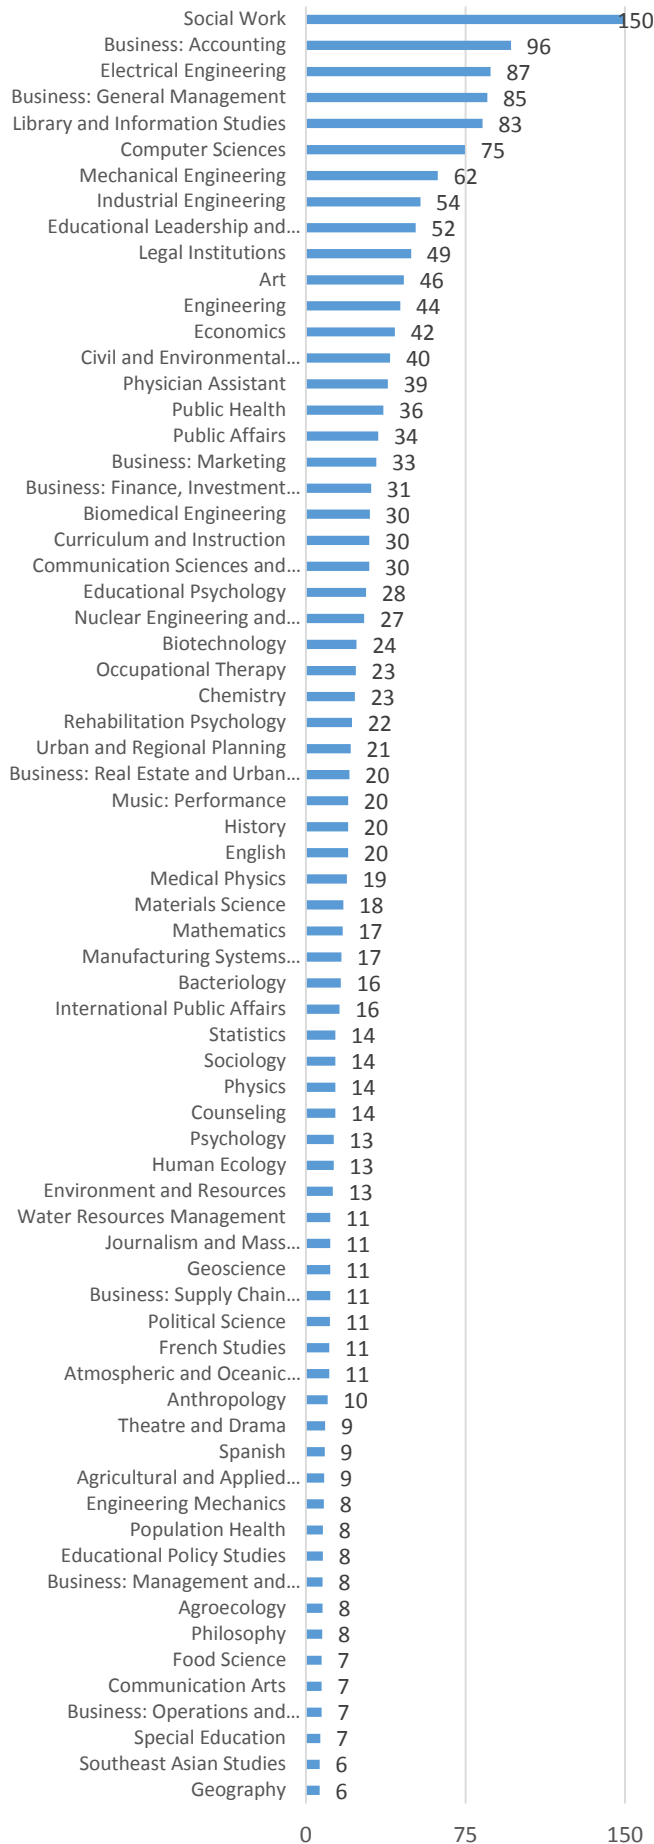

5-Year Average Bachelor's Degrees Awarded

5-Year Average Bachelor's Degrees Awarded

(continued)

5-Year Average Master's Degrees Awarded

5-Year Average Master's Degrees Awarded

(continued)

5-Year Average Research Doctoral Degrees Awarded

5-Year Average Research Doctoral Degrees Awarded (continued)

SL, APIR, October 2015. Note: Excludes new, discontinued, and suspended admissions programs.