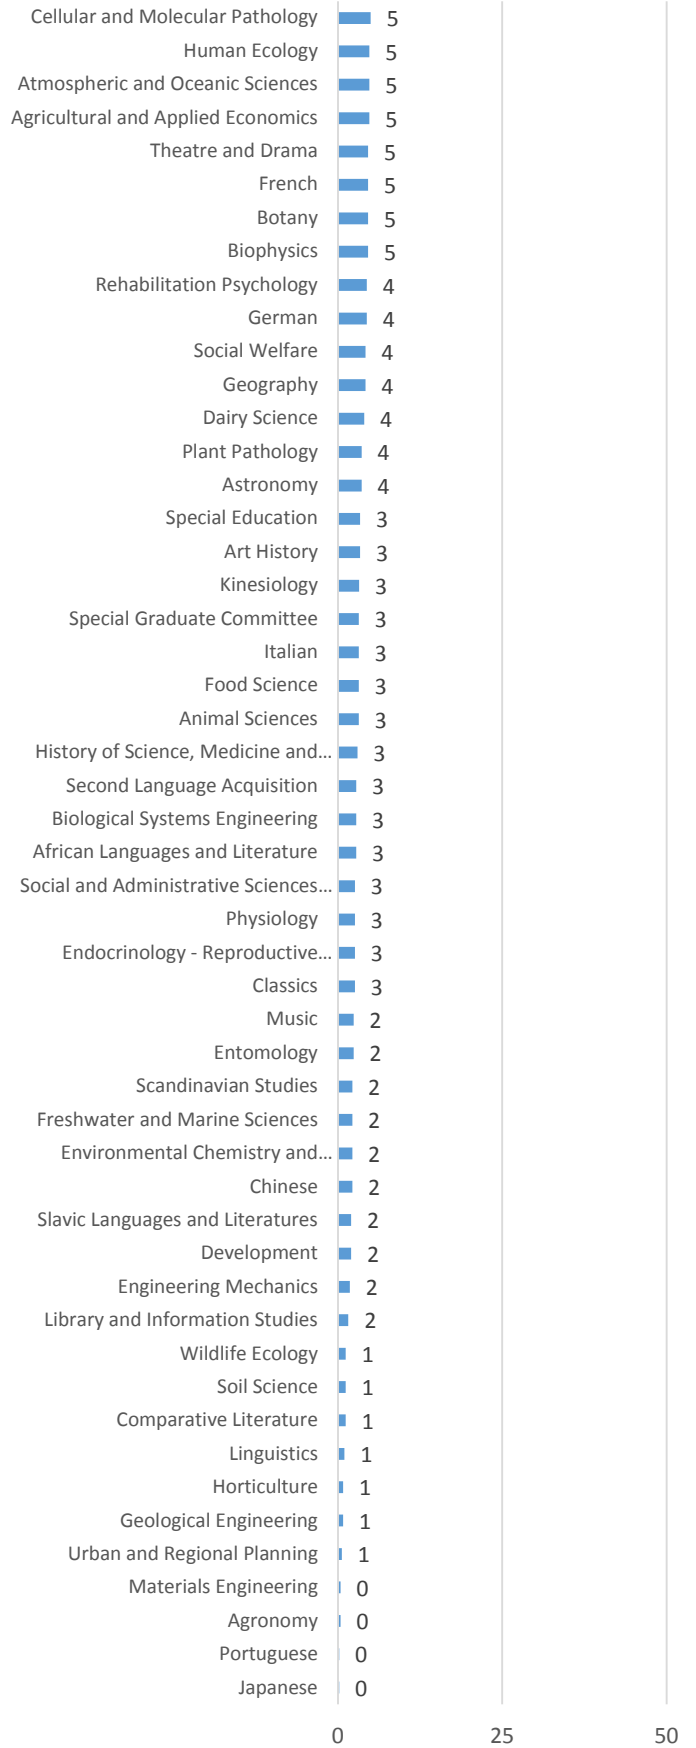

5-Year Average Bachelor's Degrees Awarded

5-Year Average Bachelor's Degrees Awarded

(continued)

5-Year Average Master's Degrees Awarded

5-Year Average Master's Degrees Awarded

(continued)

5-Year Average Research Doctoral Degrees Awarded

5-Year Average Research Doctoral Degrees Awarded (continued)

SL, APIR, October 2015. Note: Excludes new, discontinued, and suspended admissions programs.