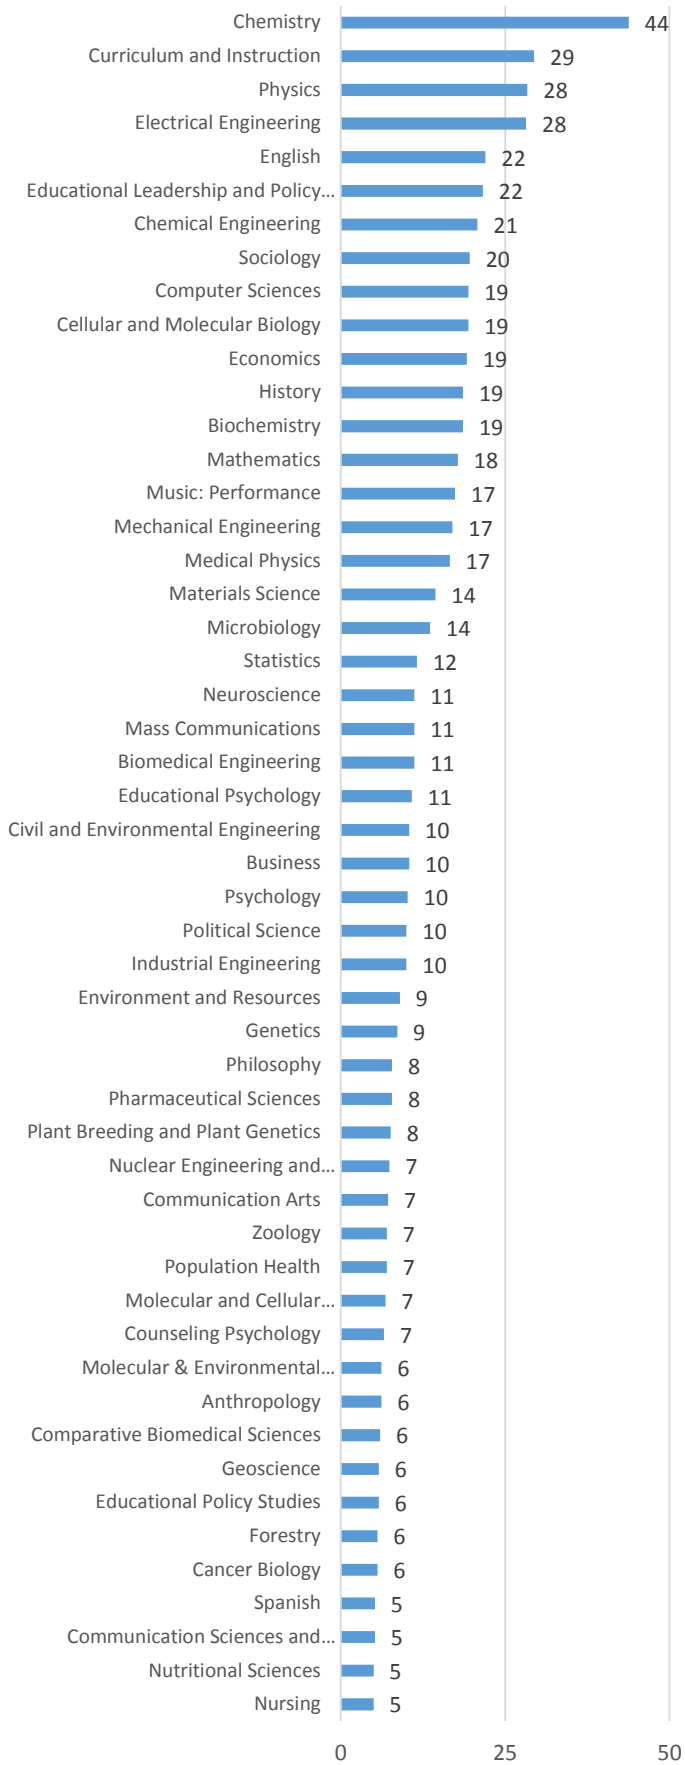

5-Year Average Bachelor's Degrees Awarded

5-Year Average Bachelor's Degrees Awarded

(continued)

5-Year Average Master's Degrees Awarded

5-Year Average Master's Degrees Awarded

(continued)

5-Year Average Research Doctoral Degrees Awarded

5-Year Average Research Doctoral Degrees Awarded (continued)

SL, APIR, October 2015. Note: Excludes new, discontinued, and suspended admissions programs.