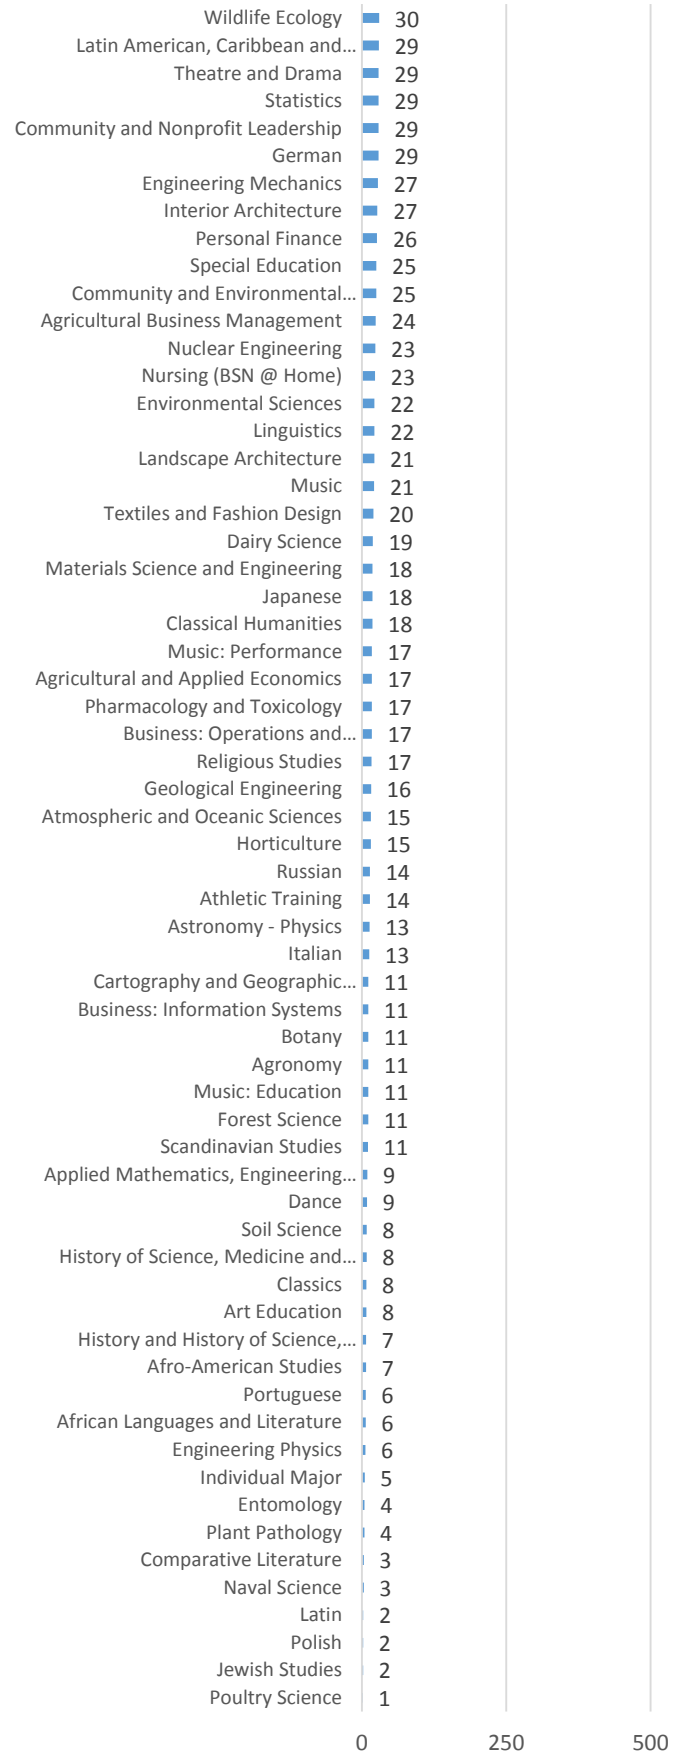

5-Year Average Bachelor's Degrees Awarded

5-Year Average Bachelor's Degrees Awarded

(continued)

5-Year Average Master's Degrees Awarded

5-Year Average Master's Degrees Awarded

(continued)

5-Year Average Research Doctoral Degrees Awarded

5-Year Average Research Doctoral Degrees Awarded (continued)

SL, APIR, October 2015. Note: Excludes new, discontinued, and suspended admissions programs.