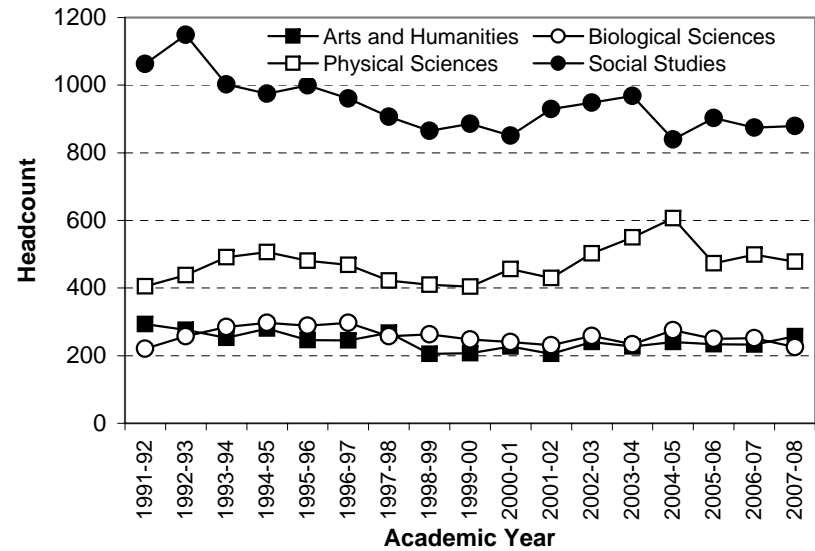

Masters Degrees by Field of Study

Note: Professional degrees are excluded.